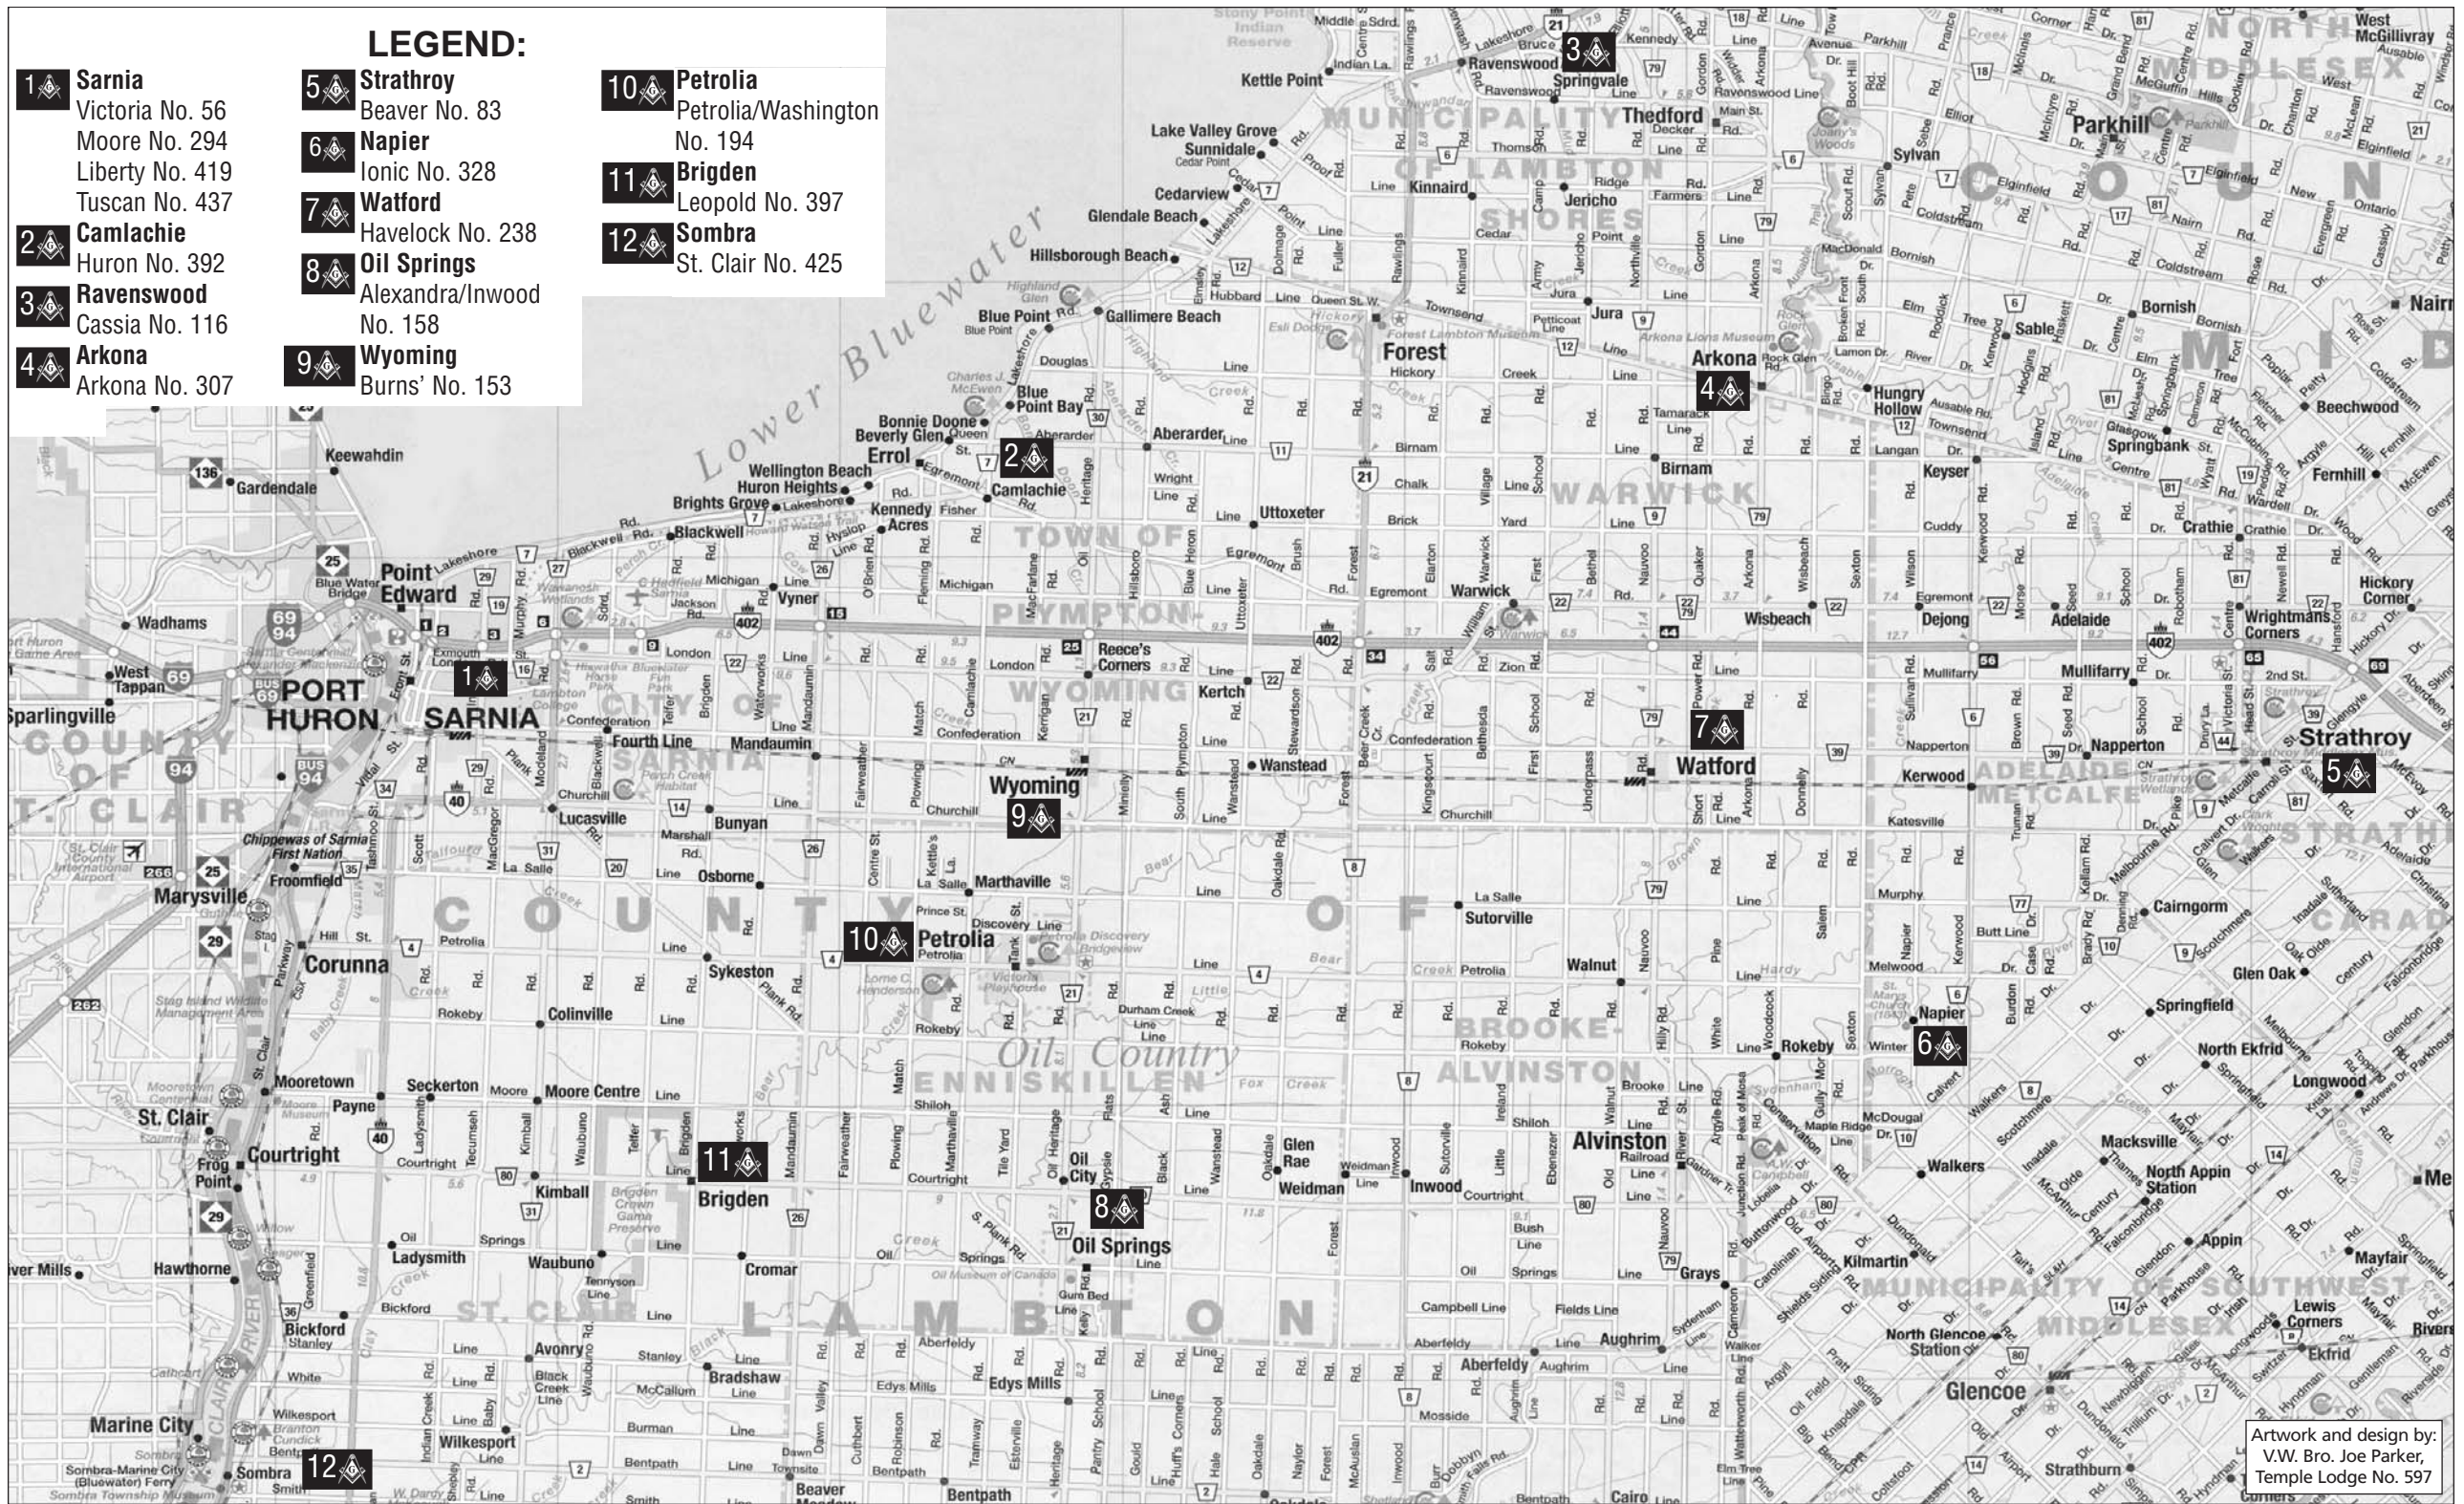

LEGEND:

- 1** **Sarnia**
Victoria No. 56
Moore No. 294
Liberty No. 419
Tuscan No. 437
- 2** **Camlachie**
Huron No. 392
- 3** **Ravenswood**
Cassia No. 116
- 4** **Arkona**
Arkona No. 307
- 5** **Strathroy**
Beaver No. 83
- 6** **Napier**
Ionic No. 328
- 7** **Watford**
Havelock No. 238
- 8** **Oil Springs**
Alexandra/Inwood
No. 158
- 9** **Wyoming**
Burns' No. 153
- 10** **Petrolia**
Petrolia/Washington
No. 194
- 11** **Brigden**
Leopold No. 397
- 12** **Sombra**
St. Clair No. 425

SARNIA MASONIC DISTRICT

ARKONA 4
Arkona Lodge No. 307
7345 Arkona Road

OIL SPRINGS 8
Alexandra/Inwood
Lodge No. 158
4581 Victoria Street

SOMBRA 12
St. Clair Lodge No. 425
3464 St. Clair Parkway

SARNIA 1
Victoria No. 56
Moore No. 294
Liberty No. 419
Tuscan No. 437
Sarnia Masonic Hall
245 Essex Street, Sarnia

RAVENSWOOD 3
Cassia Lodge No. 116
7453 Lakeshore Road
Take Exit #34 North and follow Hwy. 21 through Forest. The lodge is on the right across from a Fruit Stand at Ipperwash Road.

STRATHROY 5
Beaver Lodge No. 83
15 Centre St. W.
Strathroy